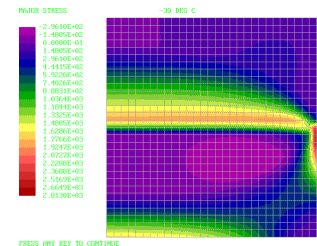

Ebony

Managing the mechanical
aberrations

55.88 microm
square detac

Jade

Managing the mechanics
of brittle fractures

Contact us: **AEH.**